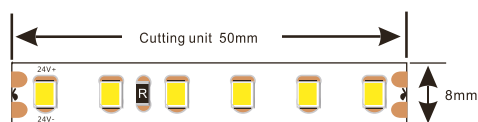

SPECTRA.

CN-619

Model:	Profile Aluminum
Format:	Rectangular
Manufacturer:	
Location:	Interior
Materials:	AL6063-T5 Aluminum profile
Product Dimension:	30,3*9,8*21,3mm / 3m
Fixation:	Recessed

DIMENSION DRAW: