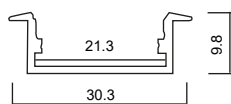

SPECTRA.

CN-619

Model:	Profile Aluminum
Format:	Rectangular
Manufacturer:	
Location:	Interior
Materials:	AL6063-T5 Aluminum profile
Product Dimension:	30,3*9,8*21,3mm / 3m
Fixation:	Recessed

DIMENSION DRAW: